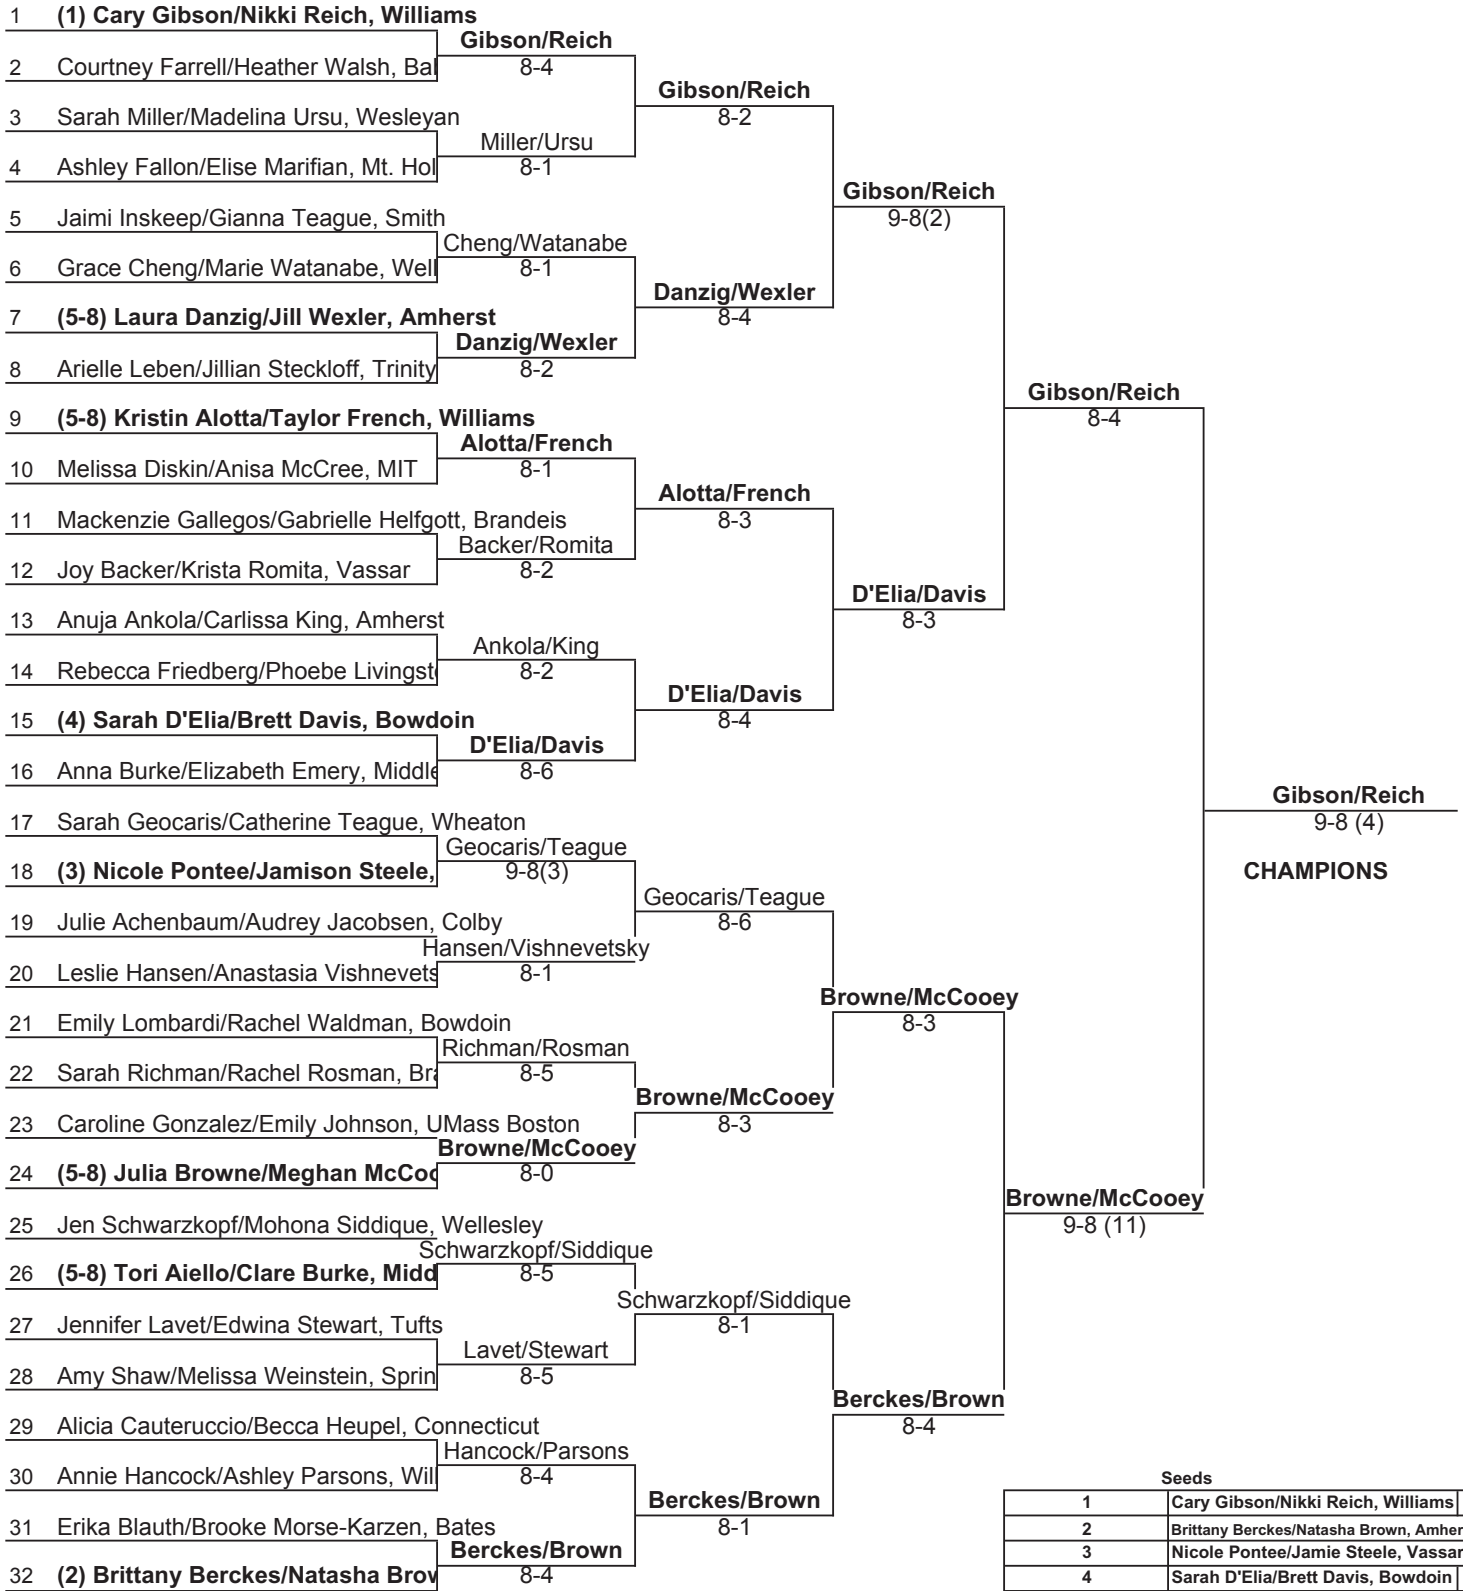

DIVISION III WILSON/ITA WOMEN'S NEW ENGLAND REGION CHAMPIONSHIPS

ADMINISTERED BY THE INTERCOLLEGIATE TENNIS ASSOCIATION

Hosted by MIT ~ Sept. 26-28, 2008

Doubles Championship Bracket

Seeds	
1	Cary Gibson/Nikki Reich, Williams
2	Brittany Berckes/Natasha Brown, Amherst
3	Nicole Pontee/Jamie Steele, Vassar
4	Sarah D'Elia/Brett Davis, Bowdoin
5-8	Laura Danzig/Jill Wexler, Amherst
5-8	Tori Aiello/Clare Burke, Middlebury
5-8	Julia Browne/Meghan McCooley, Tufts
5-8	Kristin Alotta/Taylor French, Williams