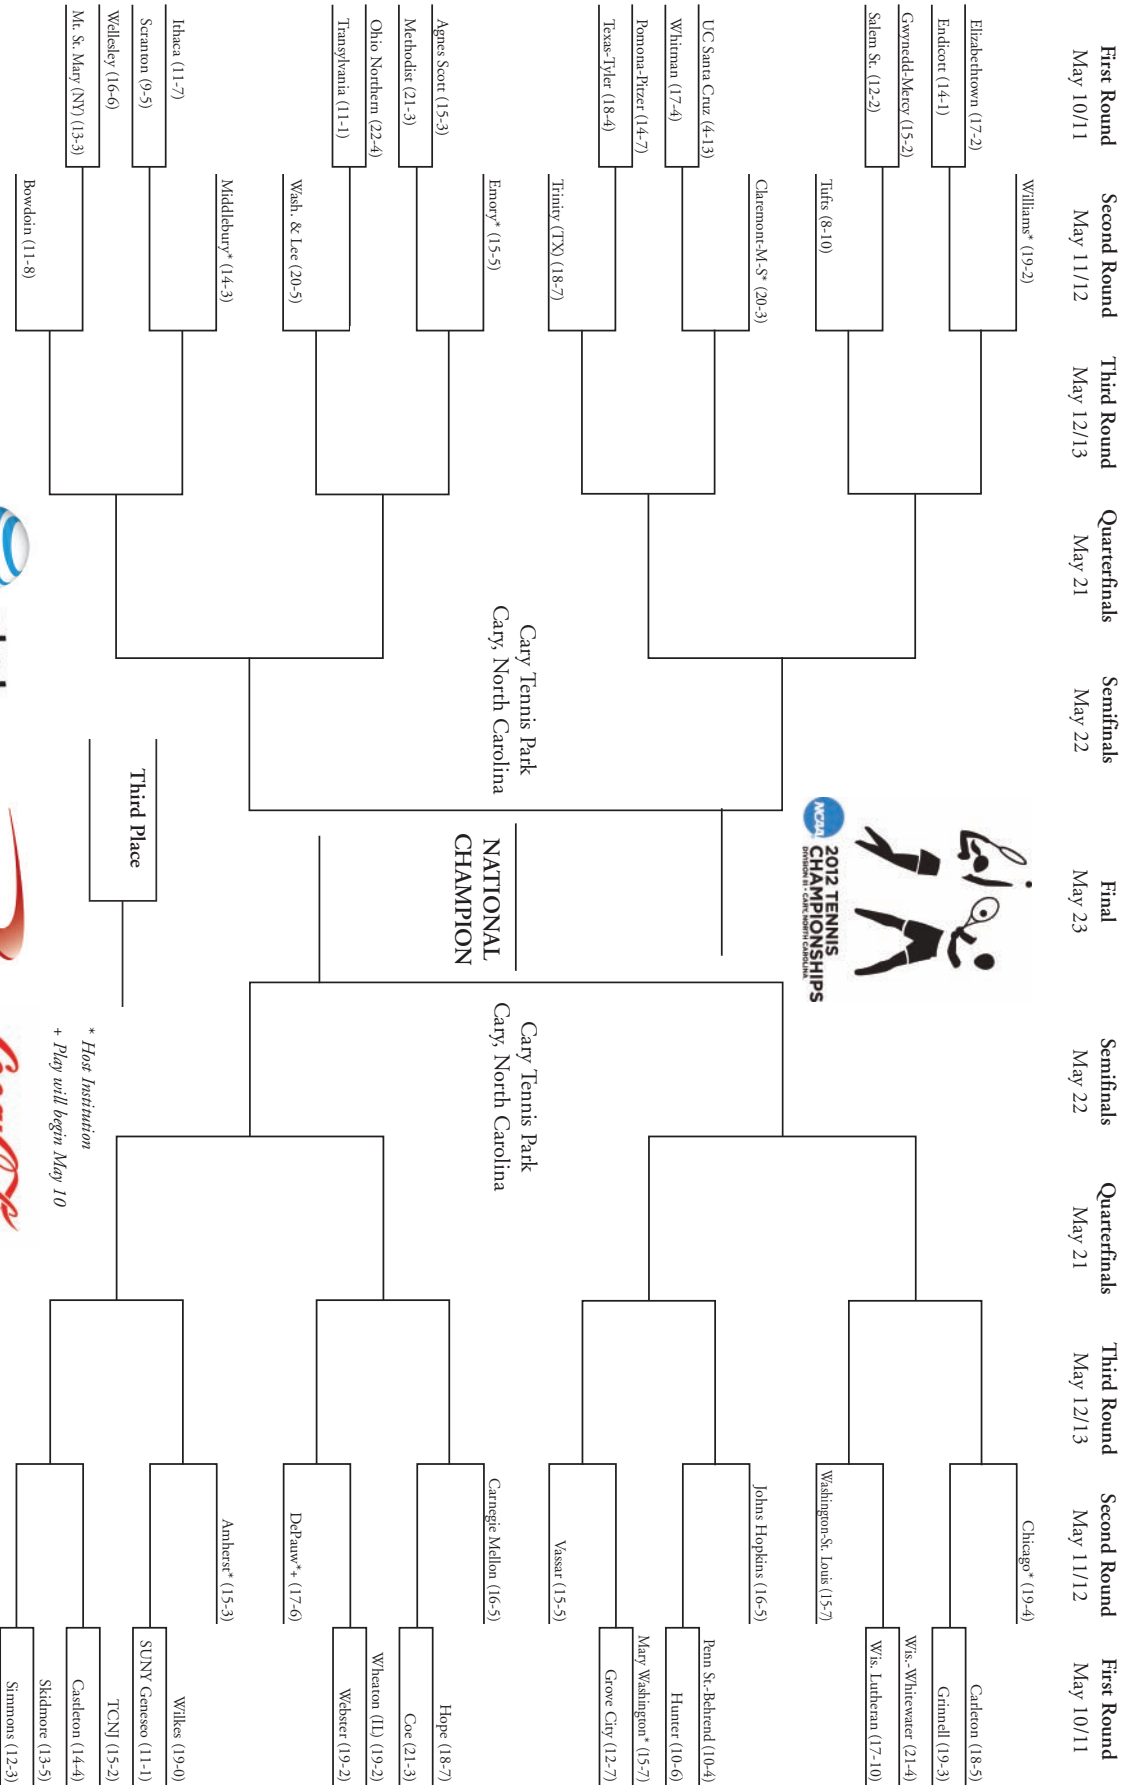

TEAM CHAMPIONSHIP BRACKET

2012 NCAA Division III Women's Tennis Championships

Cary Tennis Park
Cary, North Carolina
NATIONAL CHAMPION

Cary Tennis Park
Cary, North Carolina

* Host Institution
+ Play will begin May 10

Third Place

at&t

Official NCAA® Corporate Champions

The NCAA opposes all sports wagering. This bracket should not be used for sweepstakes, contests, office pools or other gambling activities.

©2012 National Collegiate Athletic Association — No commercial use without the NCAA's written permission. The NCAA trademark is owned or licensed by the National Collegiate Athletic Association. All other licenses or trademarks are property of their respective holders.