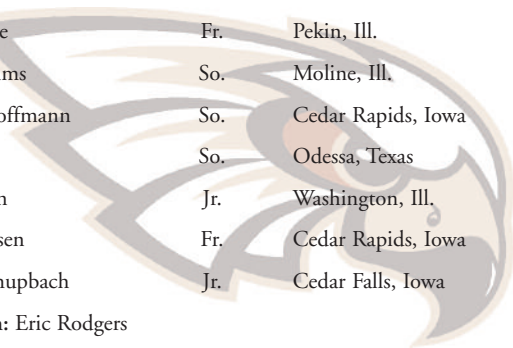

ROSTER

Name	Cl.	Hometown
Jordan Ferree	Fr.	Pekin, Ill.
Hannah Helms	So.	Moline, Ill.
Elizabeth Hoffmann	So.	Cedar Rapids, Iowa
Tai Lucero	So.	Odessa, Texas
Sara Ohlman	Jr.	Washington, Ill.
Jackie Pedersen	Fr.	Cedar Rapids, Iowa
Michelle Schupbach	Jr.	Cedar Falls, Iowa

Head Coach: Eric Rodgers

Assistant Coaches: Kris Diehl, Robert Rye