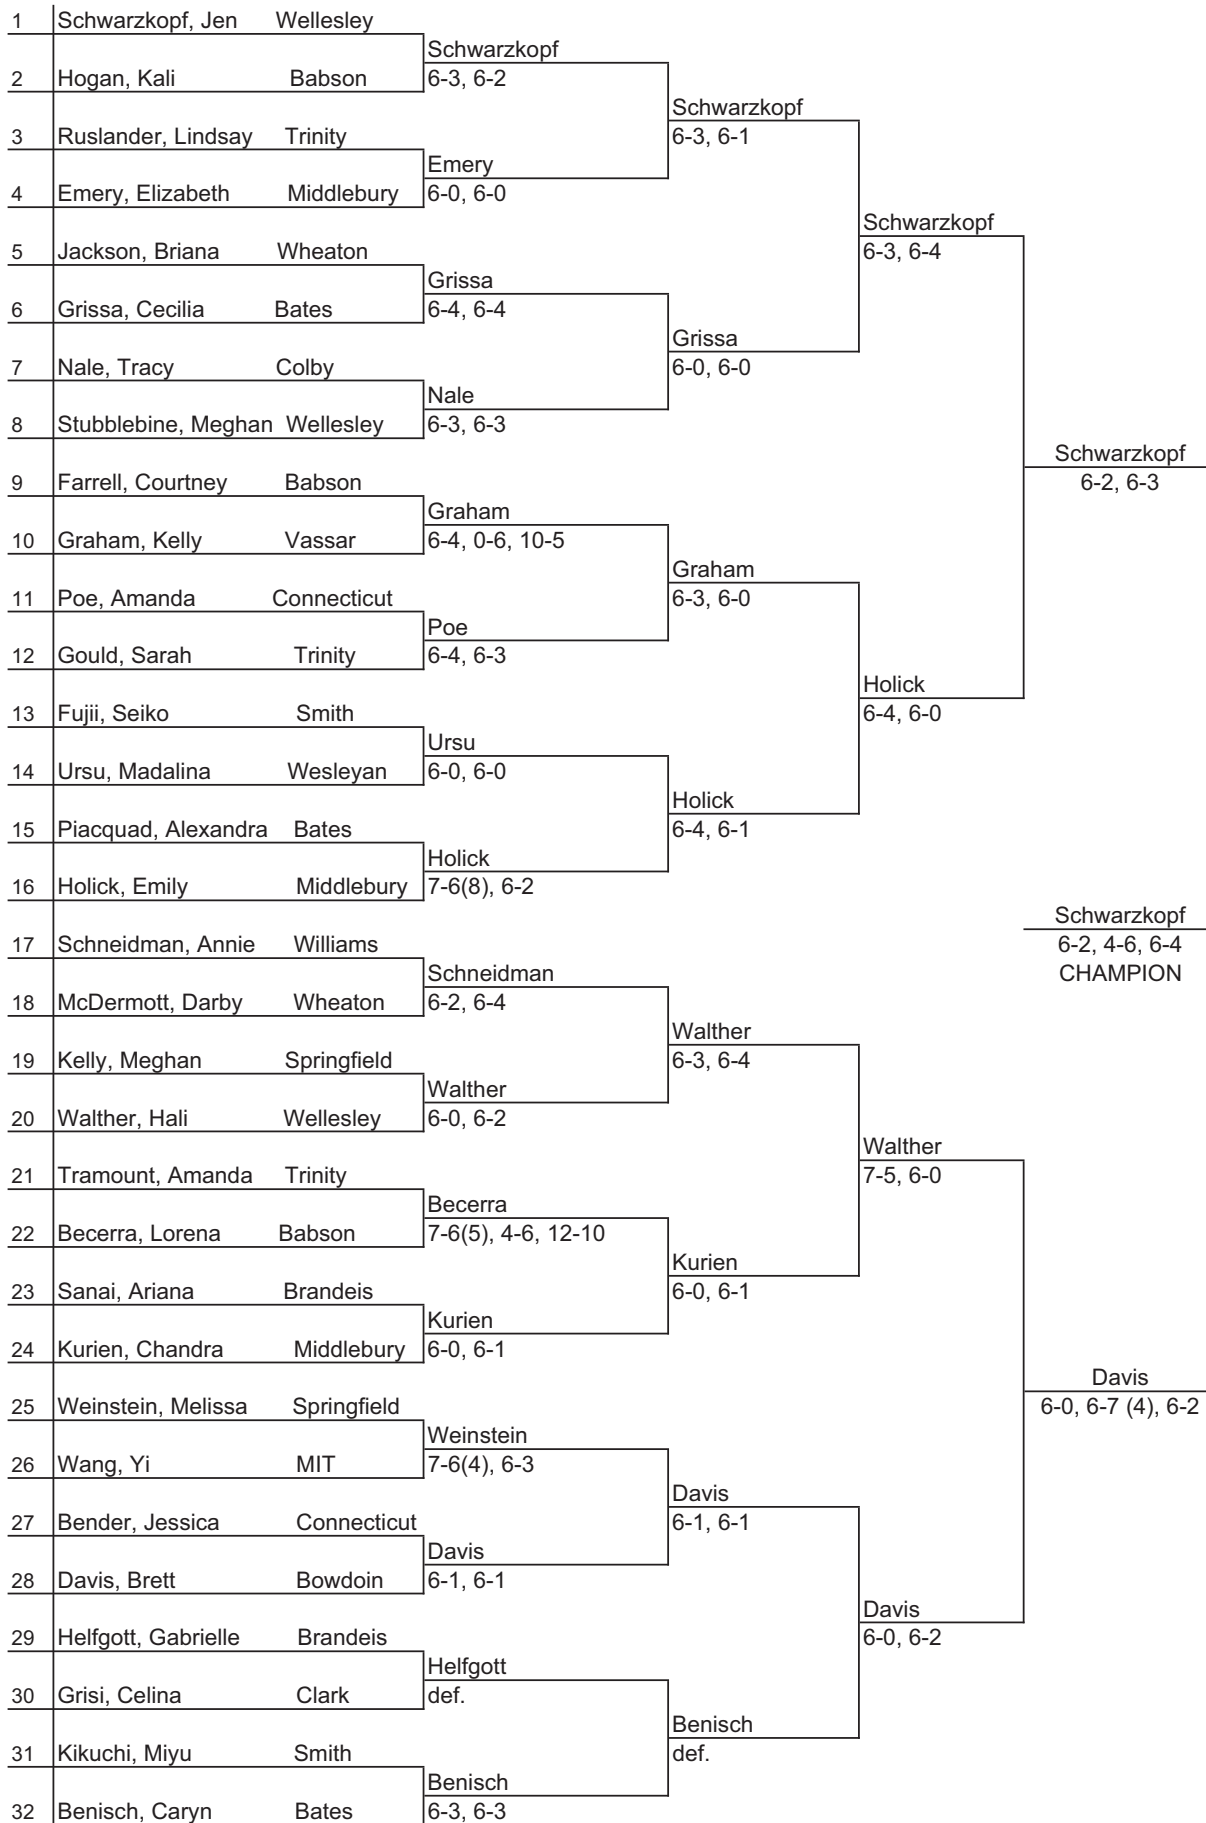

DIVISION III WILSON/ITA WOMEN'S NEW ENGLAND REGION CHAMPIONSHIPS

ADMINISTERED BY THE INTERCOLLEGIATE TENNIS ASSOCIATION

Hosted by MIT * Sept. 22-24, 2006

Singles Consolation Bracket